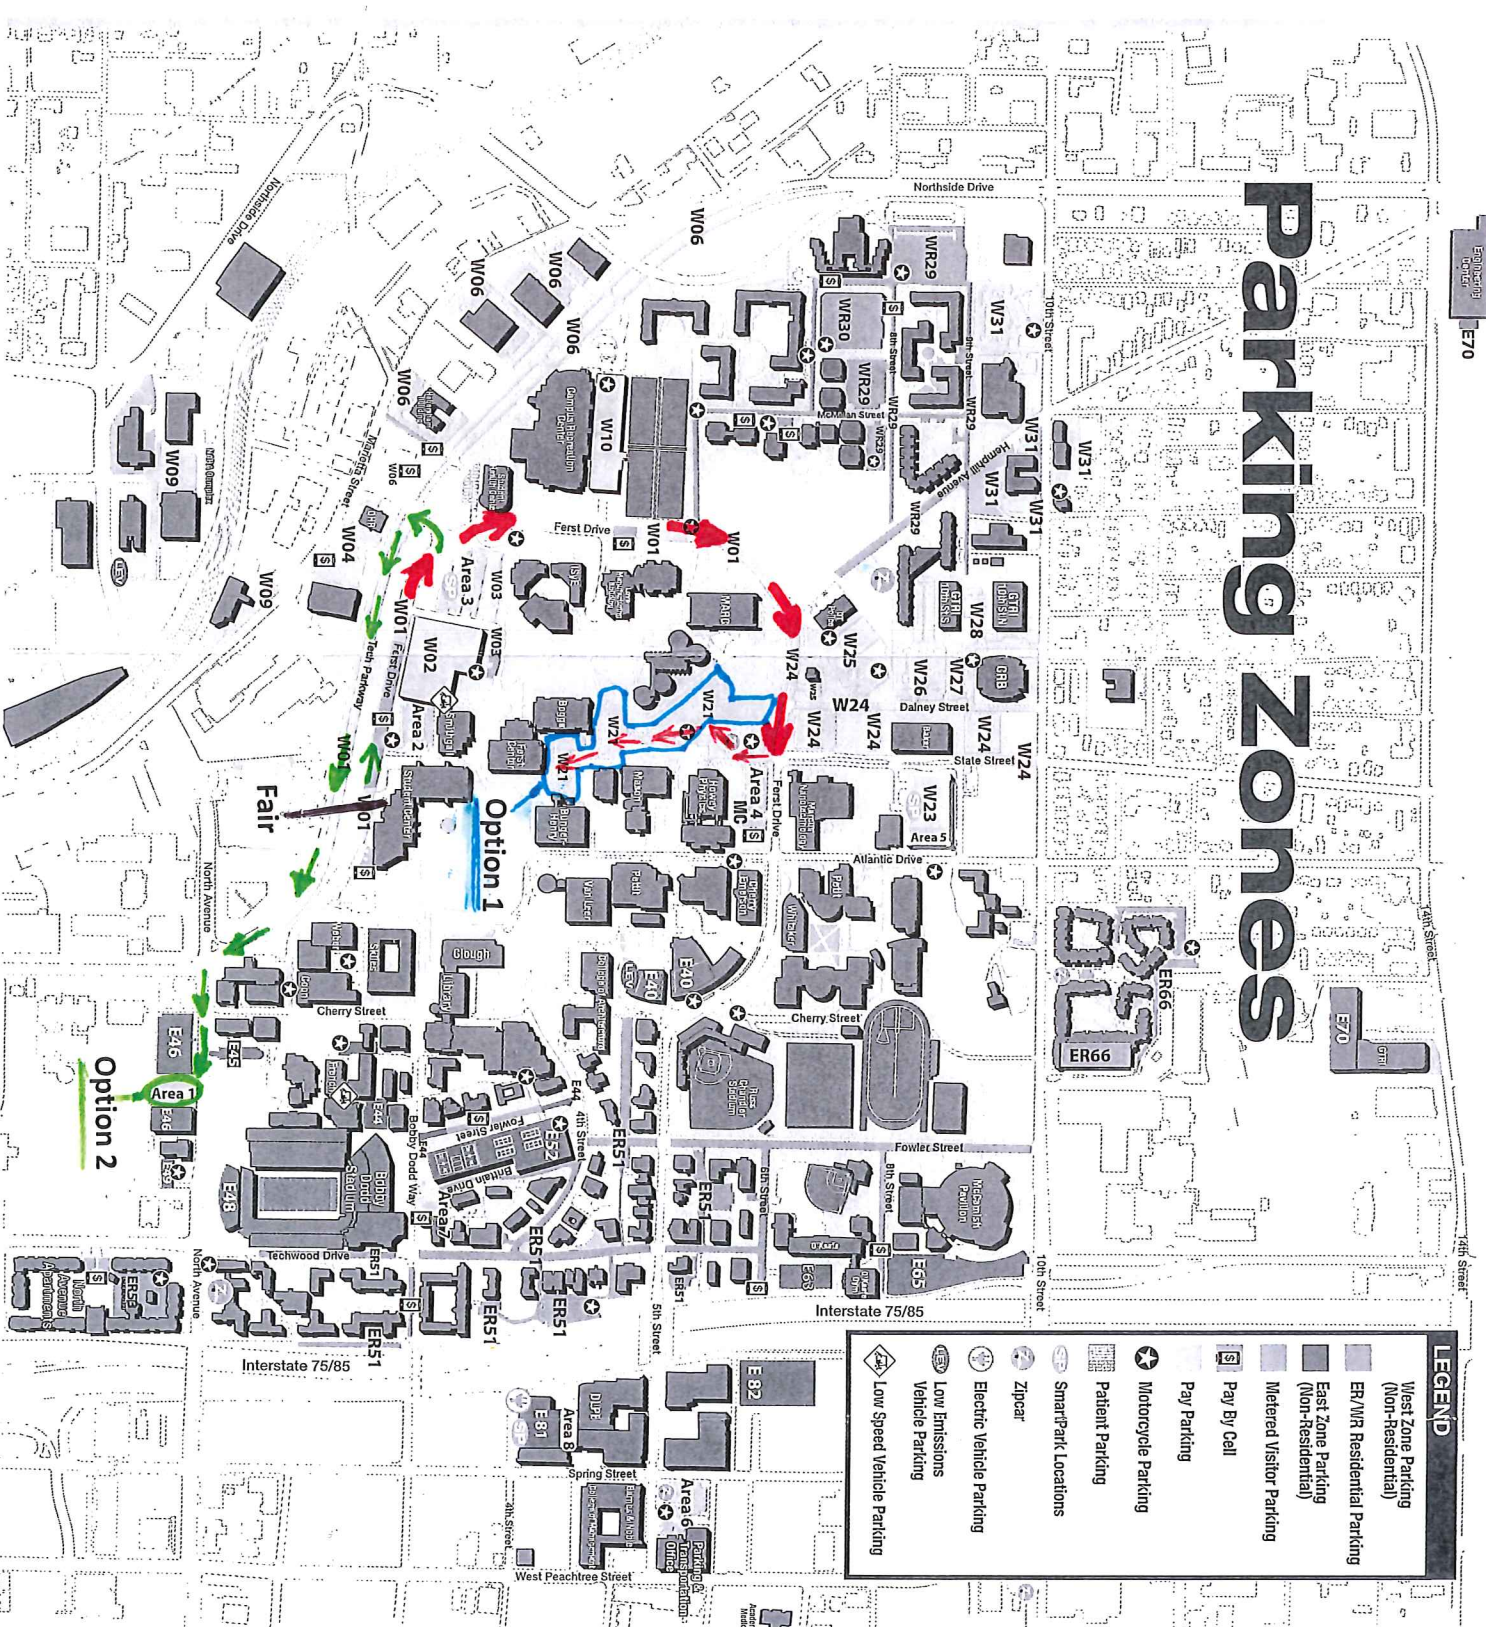

EVENT PARKING LEGEND

Option 1: W21 (Blue)

Option 2: Area 1 (Green)

Parking Zones

LEGEND	
	West Zone Parking (Non-Residential)
	ER/WR Residential Parking (Non-Residential)
	East Zone Parking (Non-Residential)
	Metered Visitor Parking
	Pay By Call
	Pay Parking
	Motorcycle Parking
	Patient Parking
	SmartPark Locations
	Zipcar
	Electric Vehicle Parking
	Low Emissions Vehicle Parking
	Low Speed Vehicle Parking