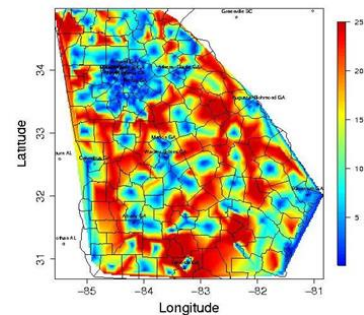

ISyE Chair Jane Ammons and HHL Center Co-Director **Julie Swann** invite you to join them in their debut as guest coaches to cheer on the lady jackets and to learn more about engineering in public health and humanitarian response. Swann will share news on **HHL Center** projects and graduate students will present posters on novel research.